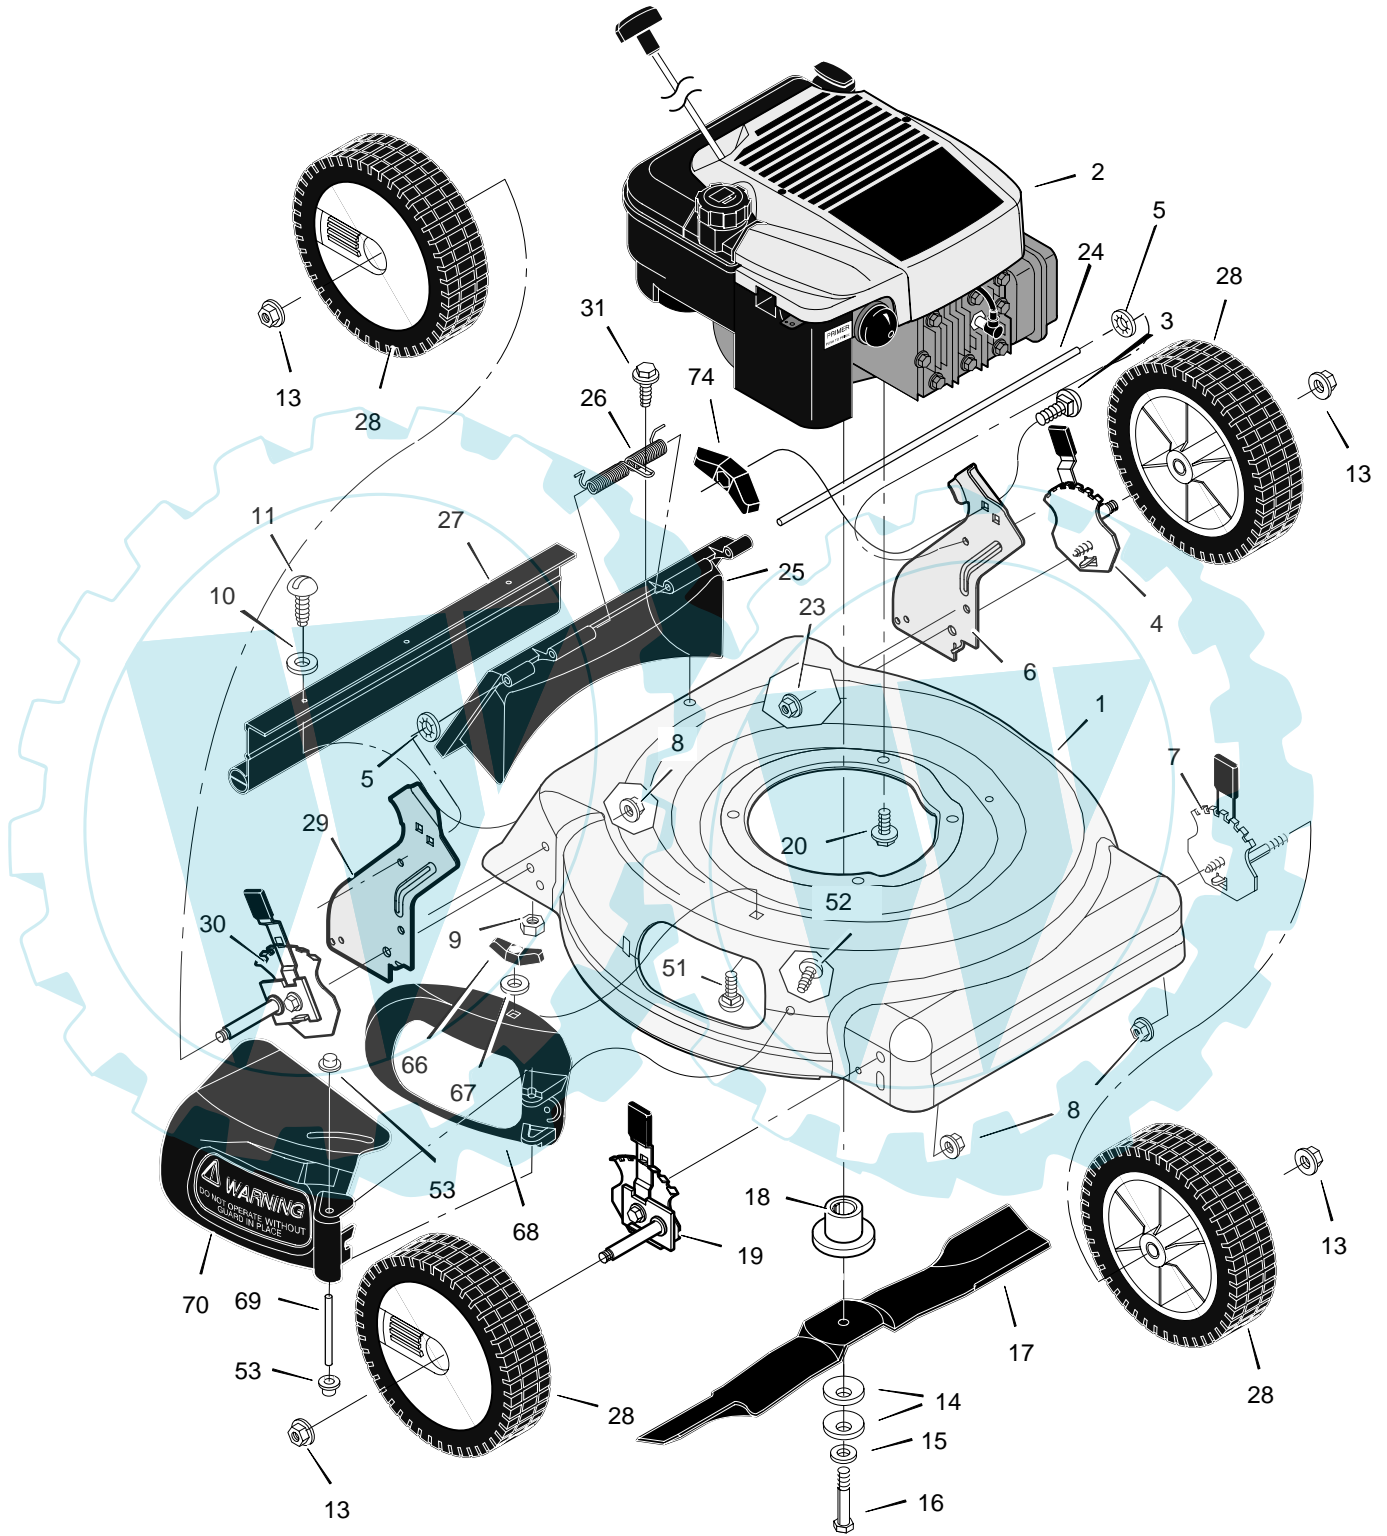

204310x78A

204310x78A

1	Housing	776150	24	Rod, Pivot **	215x17 Z
2	Engine *	*	25	Door, Rear	672610
3	Bolt, Carriage	00x81	26	Spring **	166x44
4	Adjuster, Left Rear Height	672605	27	Guard, Rear	671970
5	Push Retainer **	028x49	28	Wheel	672060
6	Bracket, Left Handle	1101239E700	29	Bracket, Right Handle	1101238E700
7	Adjuster, Left Front Height	672601	30	Adjuster, Right Rear Height	672604
8	Nut, Flange	015x68	31	Screw	26x245
9	Nut, Hex	15x102	51	Bolt, Carriage	002x16
10	Washer	017x38	52	Screw	26x221
11	Screw	004x21	53	Push On Cap	028x42
13	Nut, Flange	015x84	66	Wingnut	071495
14	Washer, Belleville	17x137	67	Retainer, Push	028x64
15	Washer	17x124	68	Bezel	671926
16	Bolt	01x153	69	Pin, Pivot	215x18 Z
17	Blade	672763E701	70	Deflector, Chute	671927
18	Adapter, Blade	672503	74	Knob	071495
19	Adjuster, Right Front Height	672600	—	Instruction Book	F-020466L
20	Bolt, Engine	0025x6	** These parts are included with Key 25.		
23	Nut, Flange	015x88			

204310x78A

1	Handle, Upper (Black)	1101555E701	13	Engine Stop Lever	671924E701
2	Handle, Lower (Black)	672874E701	14	Bracket, Stop Lever	1101454
3	Bolt	002x77	15	Fastener, Cable	1101353
4	Knob, Plastic	071294	16	Engine Stop Cable	1101362
7	Locknut	15x116	21	Frame, Top	071592
12	Guide, Rope	071530	22	Frame Assembly	672905
			23	Bag, Cloth	1101030