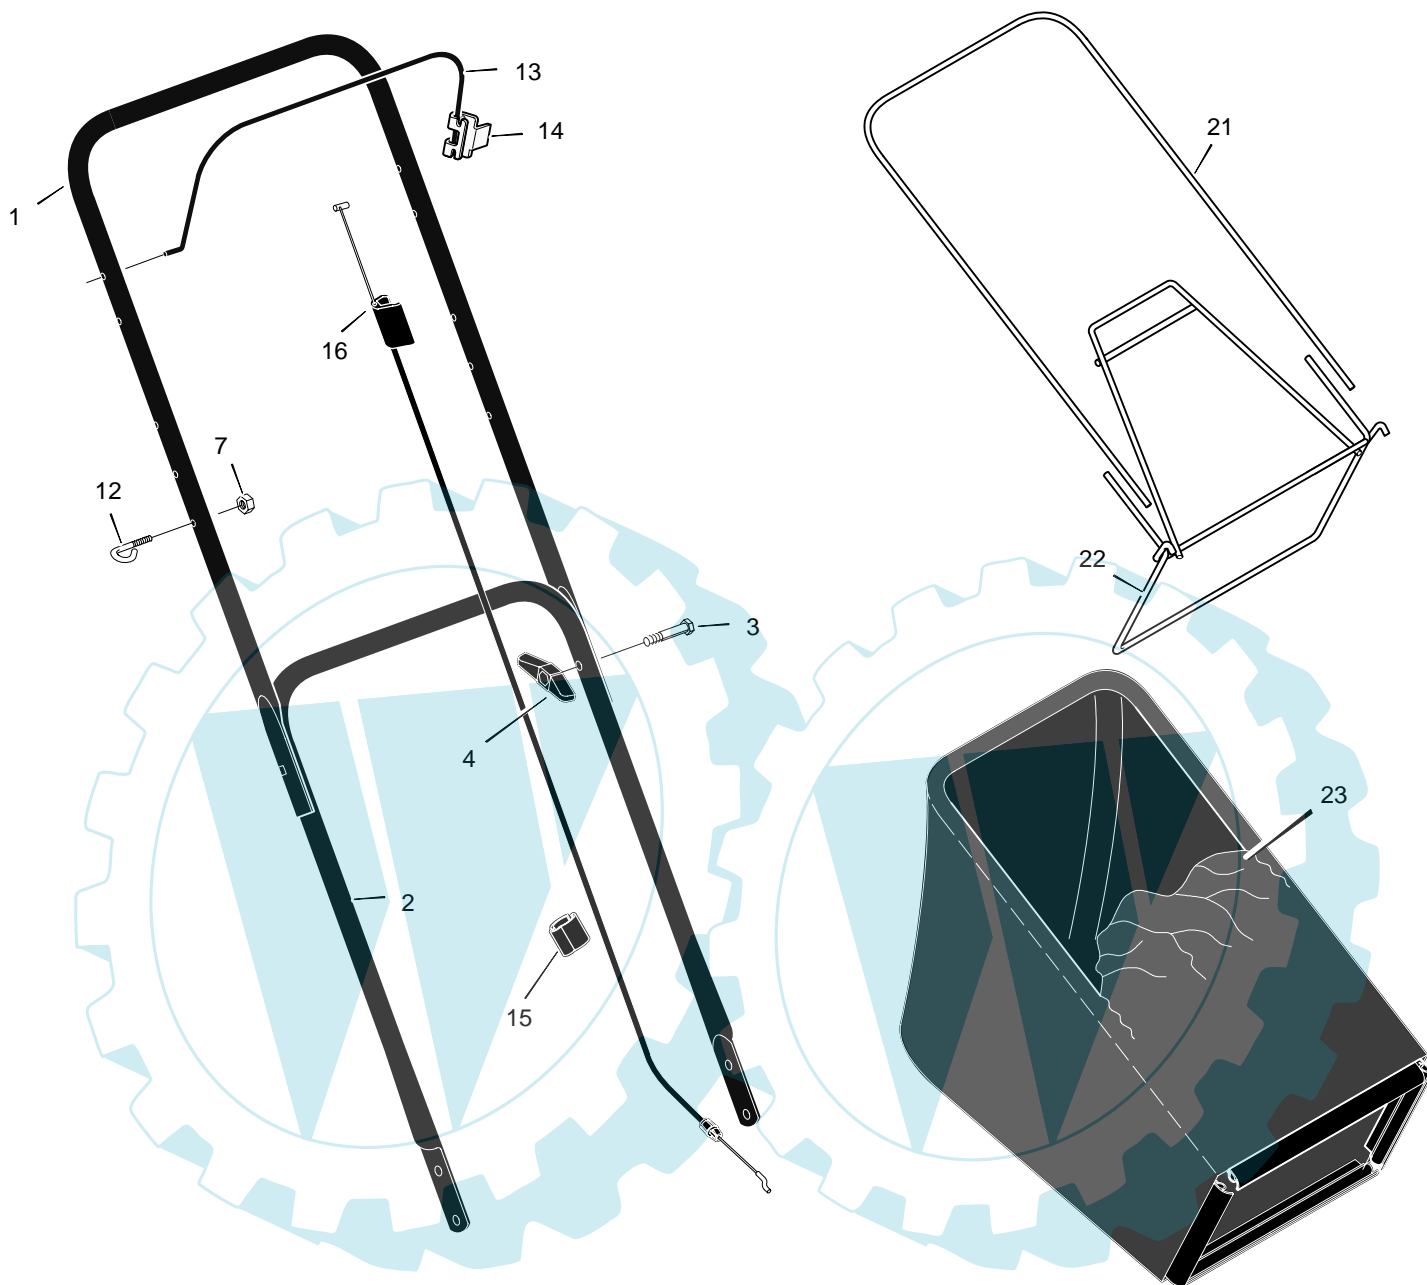

204310x78A

204310x78A

1	Housing	776150	24	Rod, Pivot **	215x17 Z
2	Engine *	*	25	Door, Rear	672610
3	Bolt, Carriage	00x81	26	Spring **	166x44
4	Adjuster, Left Rear Height	672605	27	Guard, Rear	671970
5	Push Retainer **	028x49	28	Wheel	672060
6	Bracket, Left Handle	1101239E700	29	Bracket, Right Handle	1101238E700
7	Adjuster, Left Front Height	672601	30	Adjuster, Right Rear Height	672604
8	Nut, Flange	015x68	31	Screw	26x245
9	Nut, Hex	15x102	51	Bolt, Carriage	002x16
10	Washer	017x38	52	Screw	26x221
11	Screw	004x21	53	Push On Cap	028x42
13	Nut, Flange	015x84	66	Wingnut	071495
14	Washer, Belleville	17x137	67	Retainer, Push	028x64
15	Washer	17x124	68	Bezel	671926
16	Bolt	01x153	69	Pin, Pivot	215x18 Z
17	Blade	672763E701	70	Deflector, Chute	671927
18	Adapter, Blade	672503	74	Knob	071495
19	Adjuster, Right Front Height	672600	—	Instruction Book	F-020466L
20	Bolt, Engine	0025x6	** These parts are included with Key 25.		
23	Nut, Flange	015x88			

204310x78A

1	Handle, Upper (Black)	1101555E701	13	Engine Stop Lever	671924E701
2	Handle, Lower (Black)	672874E701	14	Bracket, Stop Lever	1101454
3	Bolt	002x77	15	Fastener, Cable	1101353
4	Knob, Plastic	071294	16	Engine Stop Cable	1101362
7	Locknut	15x116	21	Frame, Top	071592
12	Guide, Rope	071530	22	Frame Assembly	672905
			23	Bag, Cloth	1101030